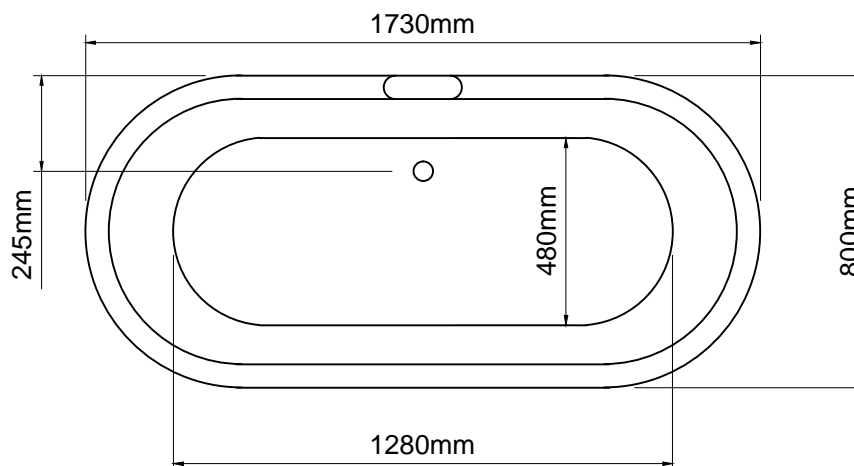

Important

All dimensions listed are nominal. Being cast products they are subject to a size variance of +/- 3% tolerances.

Bath weight: 66.5 kilos (approx)

Dimensions

L 1730 x W 800 x H 647

Tap ledge 200 x 60mm flat area

0	28/01/14	Drawing created	CADS	CADS
REV	DATE	DESCRIPTION	DRAWN	CHECKED

DRAWING TITLE

Azzure bath

SCALE	PAPER SIZE	DATE	DRAWN	CHECKED
?	A4	28/01/14	CADS	CADS

DRAWING No	REVISION
AZZ-TH-01	- 0

Inspired by nature