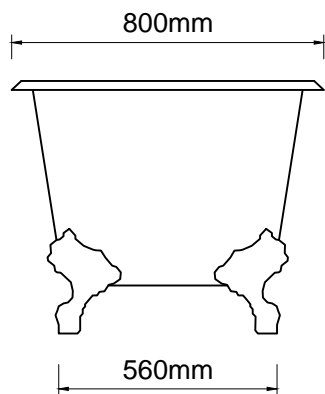

Important

All dimensions listed are nominal. Being cast products they are subject to a size variance of +/- 3% tolerances.

Bath weight: 66.5 kilos (approx)

Dimensions

L 1730 x W 800 x H 647

Tap ledge 200 x 60mm flat area