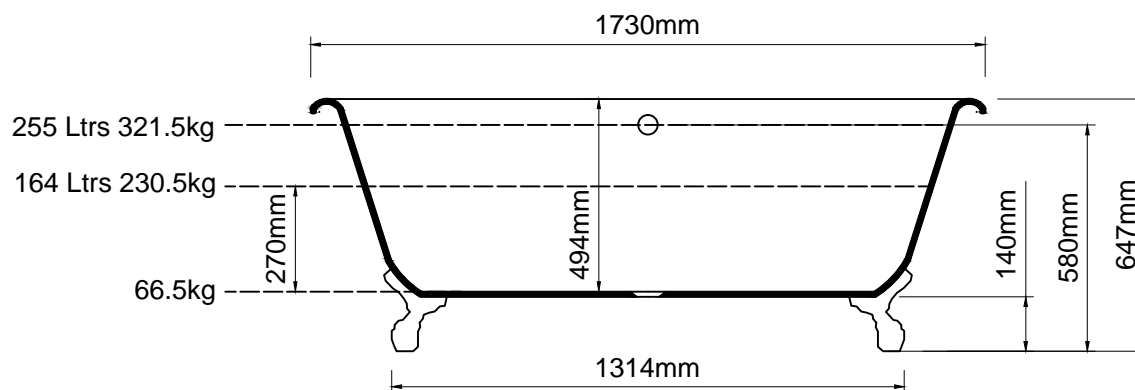

Important

All dimensions listed are nominal. Being cast products they are subject to a size variance of +/- 3% tolerances.

Bath weight: 66.5 kilos (approx)

Dimensions

L 1730 x W 800 x H 647

Tap ledge 200 x 60mm flat area

0	28/01/14	Drawing created	CADS	CADS
REV	DATE	DESCRIPTION	DRAWN	CHECKED

DRAWING TITLE

Azzure bath

SCALE	PAPER SIZE	DATE	DRAWN	CHECKED
?	A4	28/01/14	CADS	CADS

DRAWING No	REVISION
AZZ-TH-01	- 0

Inspired by nature