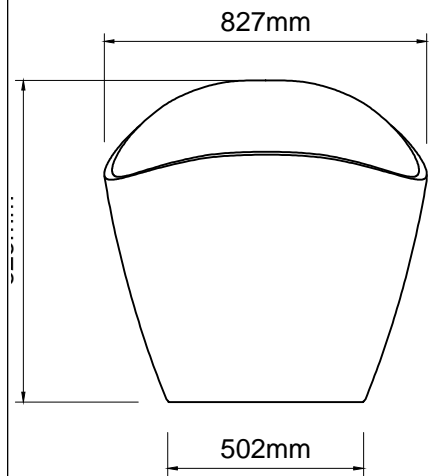

Important

All dimensions listed are nominal. Being cast products they are subject to a size variance of +/- 3% tolerances.

Bath weight: 88 kilos (approx)

Dimensions
L 1726 x W 827 x H 825

0	28/01/14	Drawing created	CADS	CADS
REV	DATE	DESCRIPTION	DRAWN	CHECKED

DRAWING TITLE				
Isis bath				
SCALE	PAPER SIZE	DATE	DRAWN	CHECKED
1:20	A4	28/01/14	CADS	CADS
DRAWING No				REVISION
ISIS-NT-01				- 0

Inspired by nature