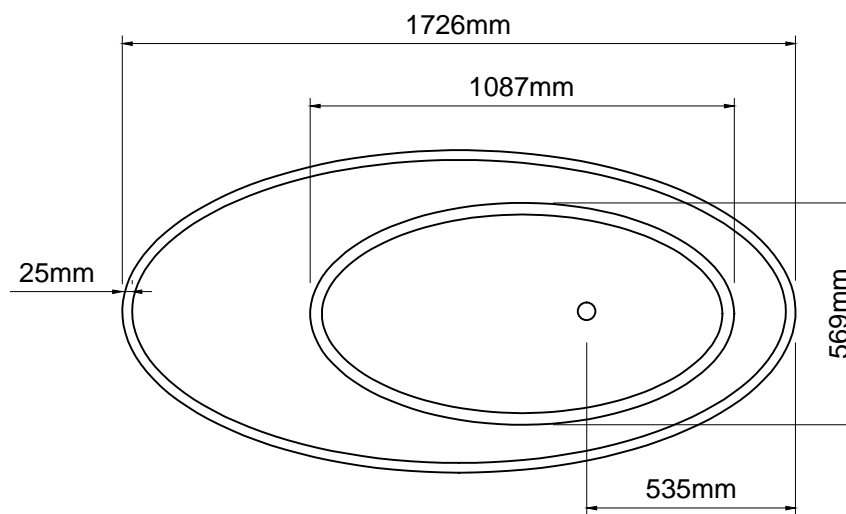

Important

All dimensions listed are nominal. Being cast products they are subject to a size variance of +/- 3% tolerances.

Bath weight: 88 kilos (approx)

Dimensions
L 1726 x W 827 x H 825

0	28/01/14	Drawing created	CADS	CADS
REV	DATE	DESCRIPTION	DRAWN	CHECKED

DRAWING TITLE				
Isis bath				
SCALE	PAPER SIZE	DATE	DRAWN	CHECKED
1:20	A4	28/01/14	CADS	CADS
DRAWING No				REVISION
ISIS-NT-01				- 0

Inspired by nature