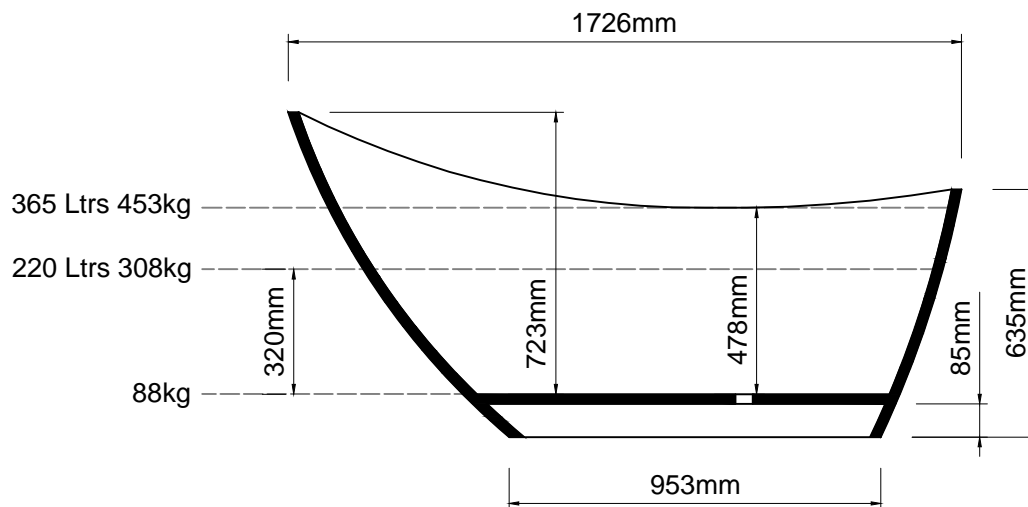

Important

All dimensions listed are nominal. Being cast products they are subject to a size variance of +/- 3% tolerances.

Bath weight: 88 kilos (approx)

Dimensions
L 1726 x W 827 x H 825

0	28/01/14	Drawing created	CADS	CADS
REV	DATE	DESCRIPTION	DRAWN	CHECKED

DRAWING TITLE				
Isis bath				
SCALE	PAPER SIZE	DATE	DRAWN	CHECKED
1:20	A4	28/01/14	CADS	CADS
DRAWING No				REVISION
ISIS-NT-01				- 0

Inspired by nature