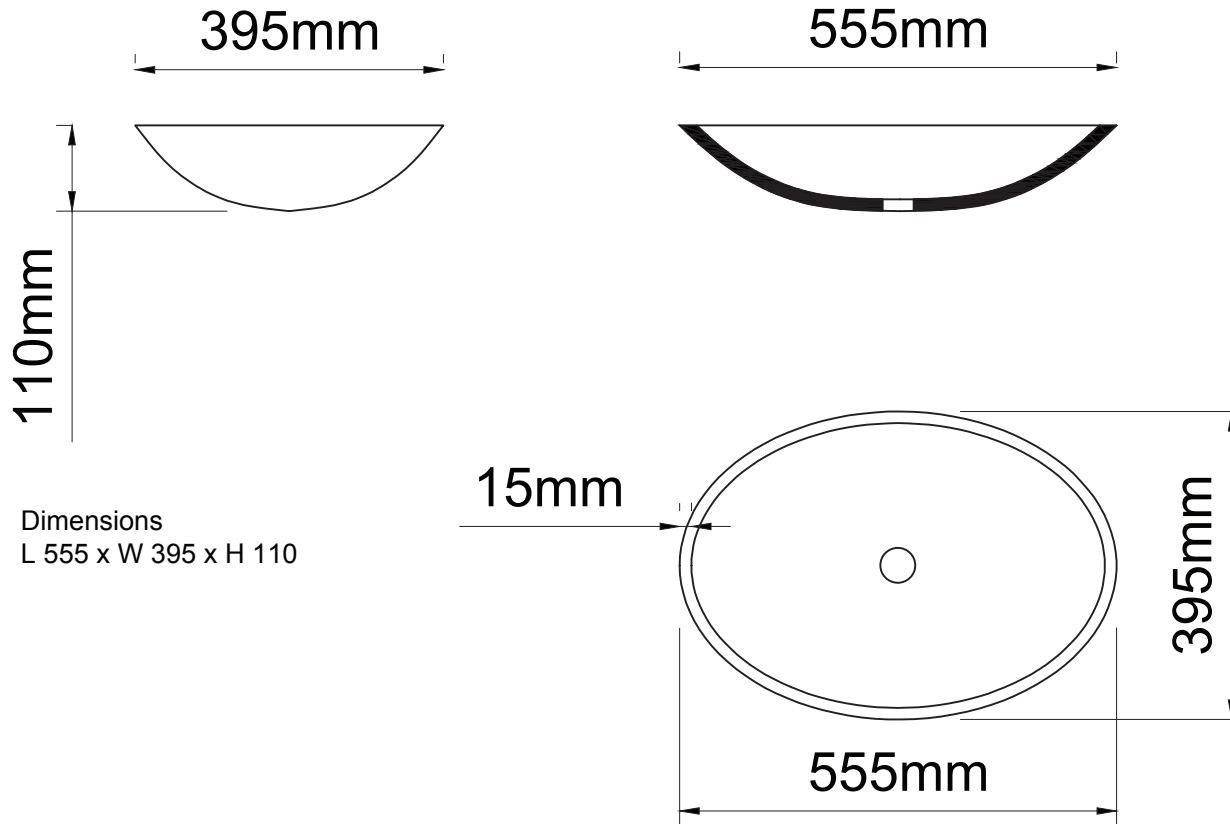

ashton & bentley

Kos  
Specification

# Kos basin

**Notes**

Taps, accessories and assembly parts are not included and must be purchased separately.

**Important**

All dimensions listed are nominal. Being cast products they are subject to a size variance of +/- 3% tolerances.

Dimensions  
L 555 x W 395 x H 110

0	28/01/14	Drawing created	CADS	CADS
REV	DATE	DESCRIPTION	DRAWN	CHECKED

DRAWING TITLE				
Kos basin				
SCALE	PAPER SIZE	DATE	DRAWN	CHECKED
1:10	A4	28/01/14	CADS	CADS

DRAWING No	REVISION
KOS-01	- 0

A white, shallow, bowl-shaped dish with a subtle gradient and a small logo on the rim. The dish is centered in the frame, resting on a light-colored surface. The background is a soft, light gray gradient.