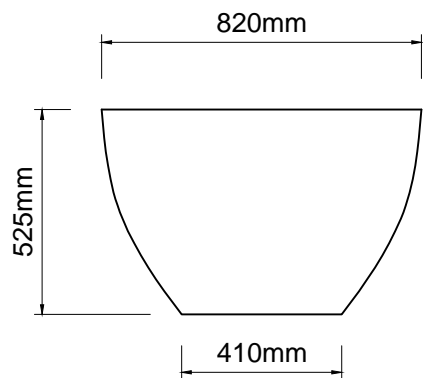

Notes

Taps, accessories and assembly parts are not included and must be purchased separately.

Important

All dimensions listed are nominal. Being cast products they are subject to a size variance of +/- 3% tolerances.

Bath weight: 87.5 kilos (approx)

Dimensions
L 1500 x W 820 x H 525

REV	DATE	DESCRIPTION	DRAWN	CHECKED

DRAWING TITLE
Olympia 1500 bath with overflow

SCALE	PAPER SIZE	DATE	DRAWN	CHECKED
1:20	A4	28/01/14	CADS	CADS