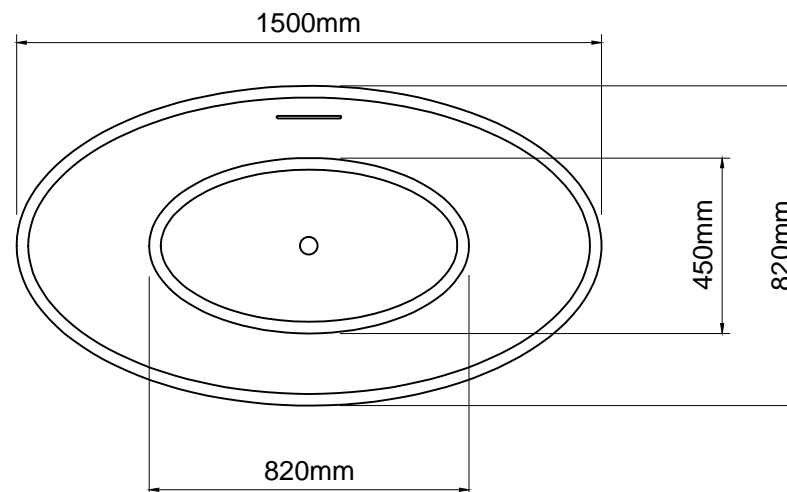

Notes

Taps, accessories and assembly parts are not included and must be purchased separately.

Important

All dimensions listed are nominal. Being cast products they are subject to a size variance of +/- 3% tolerances.

Bath weight: 87.5 kilos (approx)

Dimensions
L 1500 x W 820 x H 525

REV	DATE	DESCRIPTION	DRAWN	CHECKED

DRAWING TITLE
Olympia 1500 bath with overflow

SCALE	PAPER SIZE	DATE	DRAWN	CHECKED
1:20	A4	28/01/14	CADS	CADS