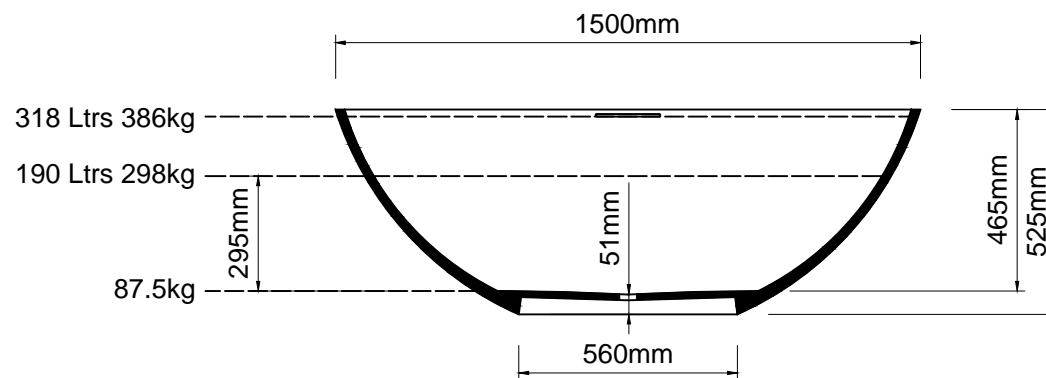

Notes

Taps, accessories and assembly parts are not included and must be purchased separately.

Important

All dimensions listed are nominal. Being cast products they are subject to a size variance of +/- 3% tolerances.

Bath weight: 87.5 kilos (approx)

Dimensions
L 1500 x W 820 x H 525

REV	DATE	DESCRIPTION	DRAWN	CHECKED

DRAWING TITLE
Olympia 1500 bath with overflow

SCALE	PAPER SIZE	DATE	DRAWN	CHECKED
1:20	A4	28/01/14	CADS	CADS