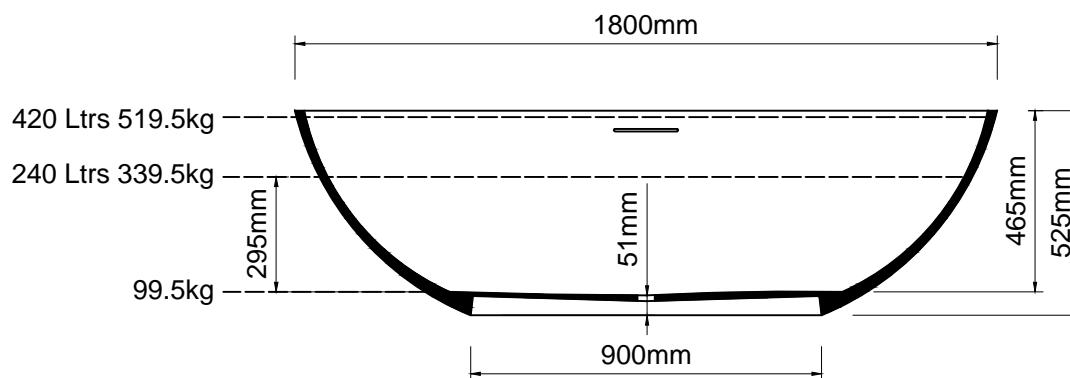

Notes

Taps, accessories and assembly parts are not included and must be purchased separately.

Important

All dimensions listed are nominal. Being cast products they are subject to a size variance of +/- 3% tolerances.

Bath weight: 99.5 kilos (approx)

Dimensions

L 1800 x W 880 x H 525

0	28/01/14	Drawing created	CADS	CADS
REV	DATE	DESCRIPTION	DRAWN	CHECKED

DRAWING TITLE				
Olympia 1800 bath with overflow				
SCALE	PAPER SIZE	DATE	DRAWN	CHECKED
1:20	A4	28/01/14	CADS	CADS