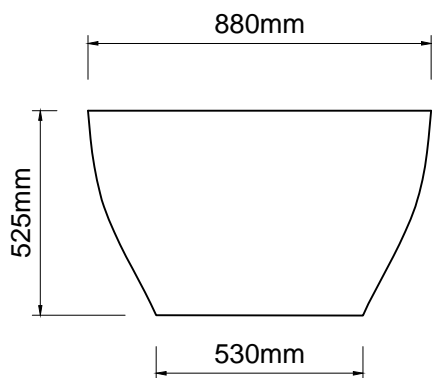

Notes

Taps, accessories and assembly parts are not included and must be purchased separately.

Important

All dimensions listed are nominal. Being cast products they are subject to a size variance of +/- 3% tolerances.

Bath weight: 99.5 kilos (approx)

Dimensions

L 1800 x W 880 x H 525

0	28/01/14	Drawing created	CADS	CADS
REV	DATE	DESCRIPTION	DRAWN	CHECKED

DRAWING TITLE				
Olympia 1800 bath with overflow				
SCALE	PAPER SIZE	DATE	DRAWN	CHECKED
1:20	A4	28/01/14	CADS	CADS