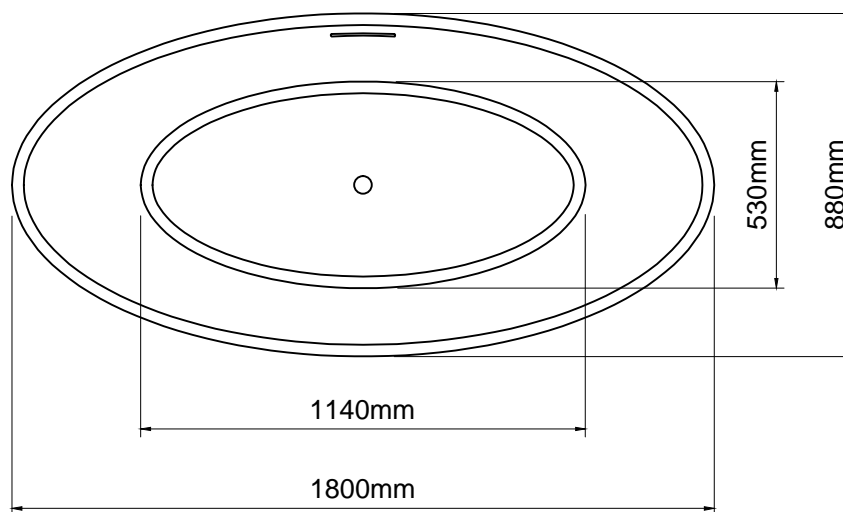

Notes

Taps, accessories and assembly parts are not included and must be purchased separately.

Important

All dimensions listed are nominal. Being cast products they are subject to a size variance of +/- 3% tolerances.

Bath weight: 99.5 kilos (approx)

Dimensions

L 1800 x W 880 x H 525

0	28/01/14	Drawing created	CADS	CADS
REV	DATE	DESCRIPTION	DRAWN	CHECKED

DRAWING TITLE				
Olympia 1800 bath with overflow				
SCALE	PAPER SIZE	DATE	DRAWN	CHECKED
1:20	A4	28/01/14	CADS	CADS