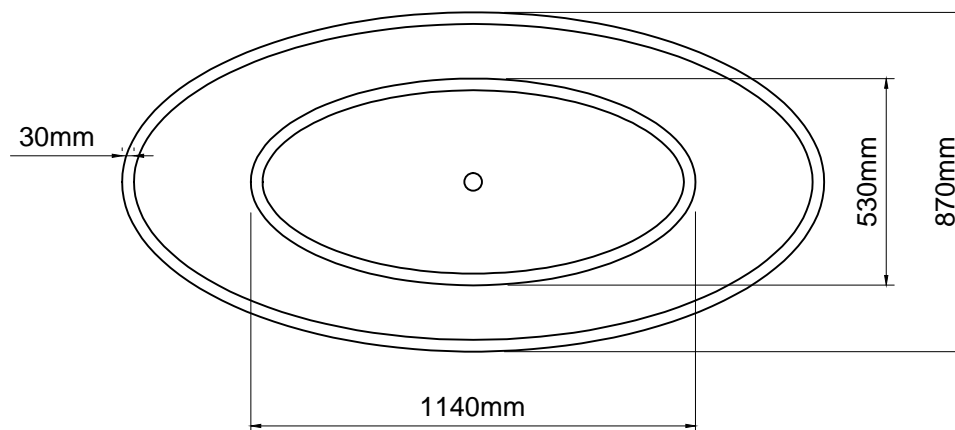

### Important

All dimensions listed are nominal. Being cast products they are subject to a size variance of +/- 3% tolerances.

Bath weight: 94 kilos (approx)

### Dimensions

L 1790 x W 870 x H 525

0	28/01/14	Drawing created	CADS	CADS
REV	DATE	DESCRIPTION	DRAWN	CHECKED

DRAWING TITLE  
Olympia bath

SCALE	PAPER SIZE	DATE	DRAWN	CHECKED
1:20	A4	28/01/14	CADS	CADS

DRAWING No	REVISION
OLY-NT-01	- 0