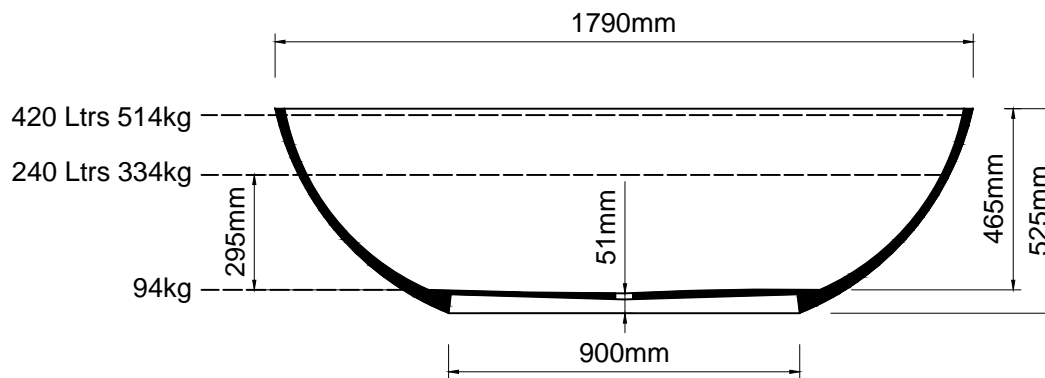

### Important

All dimensions listed are nominal. Being cast products they are subject to a size variance of +/- 3% tolerances.

Bath weight: 94 kilos (approx)

### Dimensions

L 1790 x W 870 x H 525

0	28/01/14	Drawing created	CADS	CADS
REV	DATE	DESCRIPTION	DRAWN	CHECKED

DRAWING TITLE  
Olympia bath

SCALE	PAPER SIZE	DATE	DRAWN	CHECKED
1:20	A4	28/01/14	CADS	CADS

DRAWING No	REVISION
OLY-NT-01	- 0