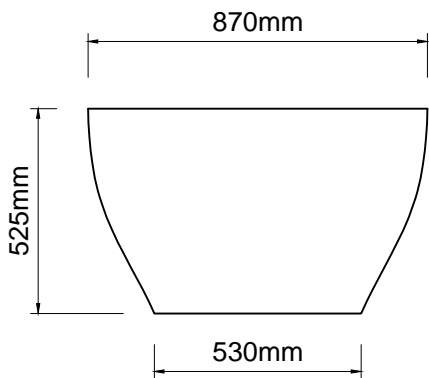

### Important

All dimensions listed are nominal. Being cast products they are subject to a size variance of +/- 3% tolerances.

Bath weight: 94 kilos (approx)

### Dimensions

L 1790 x W 870 x H 525

0	28/01/14	Drawing created	CADS	CADS
REV	DATE	DESCRIPTION	DRAWN	CHECKED

DRAWING TITLE  
Olympia bath

SCALE	PAPER SIZE	DATE	DRAWN	CHECKED
1:20	A4	28/01/14	CADS	CADS

DRAWING No	REVISION
OLY-NT-01	- 0