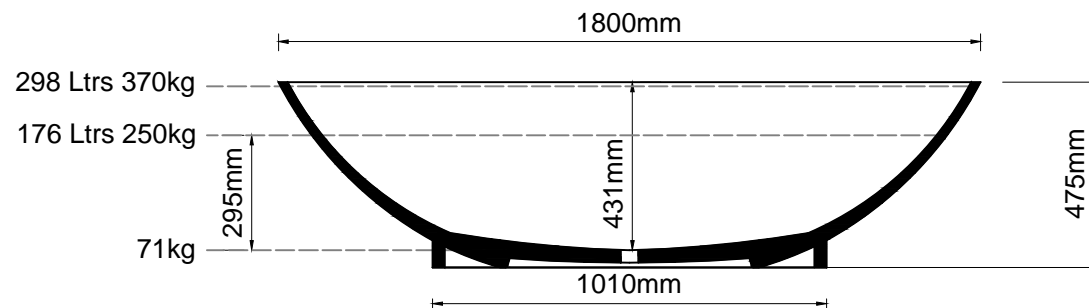

### Important

All dimensions listed are nominal. Being cast products they are subject to a size variance of +/- 3% tolerances.

Bath weight: 71 kilos (approx)

Dimensions  
L 1800 x W 840 x H 475

0	28/01/14	Drawing created	CADS	CADS
REV	DATE	DESCRIPTION	DRAWN	CHECKED