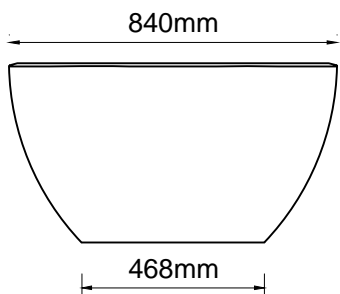

### Important

All dimensions listed are nominal. Being cast products they are subject to a size variance of +/- 3% tolerances.

Bath weight: 71 kilos (approx)

Dimensions  
L 1800 x W 840 x H 475

0	28/01/14	Drawing created	CADS	CADS
REV	DATE	DESCRIPTION	DRAWN	CHECKED