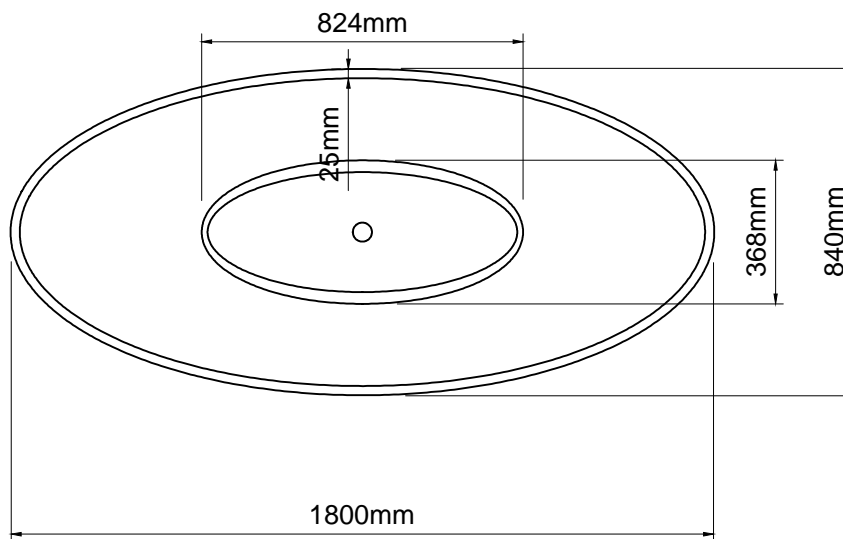

### Important

All dimensions listed are nominal. Being cast products they are subject to a size variance of +/- 3% tolerances.

Bath weight: 71 kilos (approx)

Dimensions  
L 1800 x W 840 x H 475

0	28/01/14	Drawing created	CADS	CADS
REV	DATE	DESCRIPTION	DRAWN	CHECKED