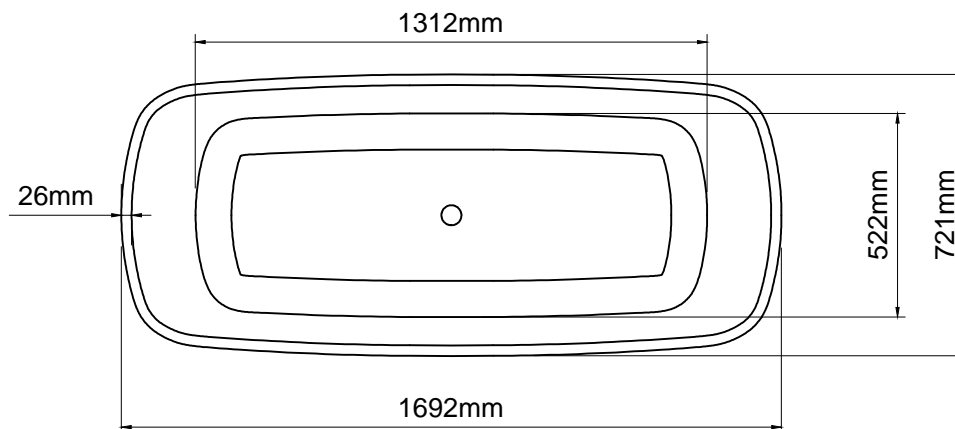

Important

All dimensions listed are nominal. Being cast products they are subject to a size variance of +/- 3% tolerances.

Bath weight: 97 kilos (approx)

Dimensions

L 1312 x W 721 x H 590

REV	DATE	DESCRIPTION	CADS DRAWN	CADS CHECKED
0	28/01/14	Drawing created		

DRAWING TITLE

Vasili bath

SCALE	PAPER SIZE	DATE	DRAWN	CHECKED
1:20	A4	28/01/14	CADS	CADS

DRAWING No	REVISION
VAS-NT-01	- 0

Inspired by nature

DR Ashton & Bentley 2008-2014