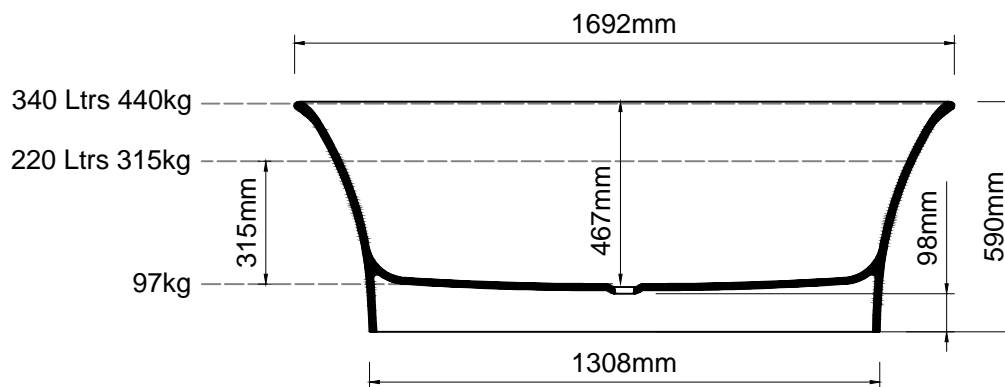

Important

All dimensions listed are nominal. Being cast products they are subject to a size variance of +/- 3% tolerances.

Bath weight: 97 kilos (approx)

Dimensions

L 1312 x W 721 x H 590

REV	DATE	DESCRIPTION	CADS DRAWN	CADS CHECKED
0	28/01/14	Drawing created		

DRAWING TITLE

Vasili bath

SCALE	PAPER SIZE	DATE	DRAWN	CHECKED
1:20	A4	28/01/14	CADS	CADS

DRAWING No	REVISION
VAS-NT-01	- 0

Inspired by nature

DR Ashton & Bentley 2008-2014