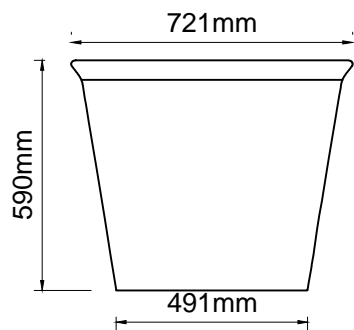

Important

All dimensions listed are nominal. Being cast products they are subject to a size variance of +/- 3% tolerances.

Bath weight: 97 kilos (approx)

Dimensions

L 1312 x W 721 x H 590

REV	DATE	DESCRIPTION	CADS DRAWN	CADS CHECKED
0	28/01/14	Drawing created		

DRAWING TITLE

Vasili bath

SCALE	PAPER SIZE	DATE	DRAWN	CHECKED
1:20	A4	28/01/14	CADS	CADS

DRAWING No	REVISION
VAS-NT-01	- 0

Inspired by nature

DR Ashton & Bentley 2008-2014