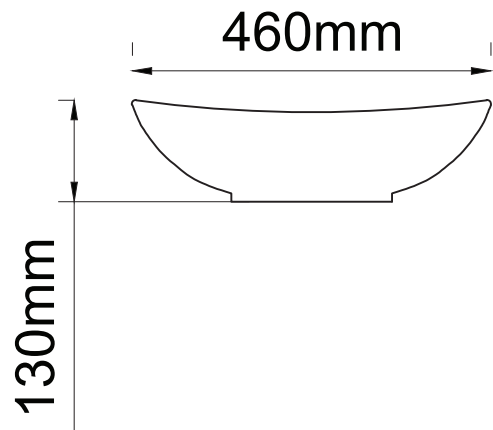

Notes

Taps, accessories and assembly parts are not included and must be purchased separately.

Important

All dimensions listed are nominal. Being cast products they are subject to a size variance of +/- 3% tolerances.

Dimensions
L 630 x W 460 x H 130

0	28/01/14	Drawing created	CADS	CADS
REV	DATE	DESCRIPTION	DRAWN	CHECKED

DRAWING TITLE				
Zoi basin				
SCALE	PAPER SIZE	DATE	DRAWN	CHECKED
1:10	A4	28/01/14	CADS	CADS
DRAWING No				REVISION
ZOI-01				- 0