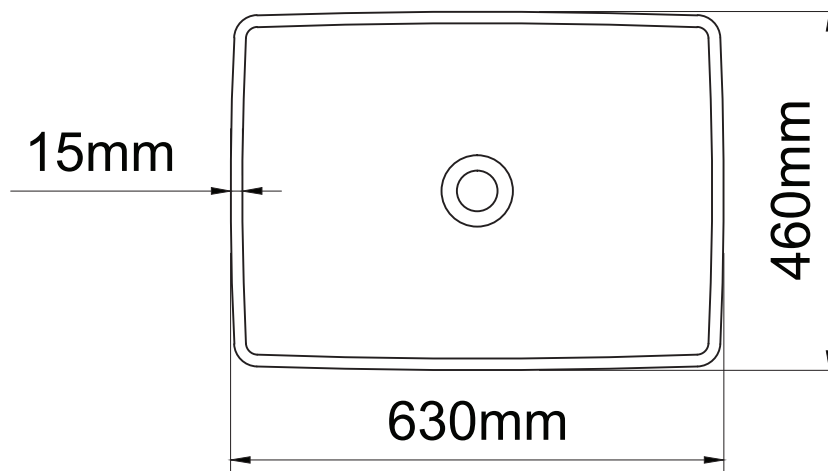

Notes

Taps, accessories and assembly parts are not included and must be purchased separately.

Important

All dimensions listed are nominal. Being cast products they are subject to a size variance of +/- 3% tolerances.

Dimensions
L 630 x W 460 x H 130

0	28/01/14	Drawing created	CADS	CADS
REV	DATE	DESCRIPTION	DRAWN	CHECKED

DRAWING TITLE				
Zoi basin				
SCALE	PAPER SIZE	DATE	DRAWN	CHECKED
1:10	A4	28/01/14	CADS	CADS
DRAWING No				REVISION
ZOI-01				- 0