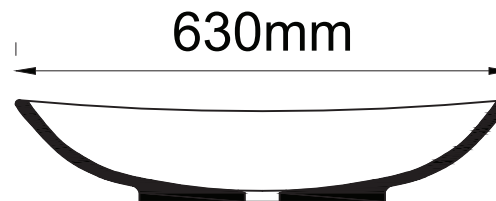

Notes

Taps, accessories and assembly parts are not included and must be purchased separately.

Important

All dimensions listed are nominal. Being cast products they are subject to a size variance of +/- 3% tolerances.

Dimensions
L 630 x W 460 x H 130

0	28/01/14	Drawing created	CADS	CADS
REV	DATE	DESCRIPTION	DRAWN	CHECKED

DRAWING TITLE				
Zoi basin				
SCALE	PAPER SIZE	DATE	DRAWN	CHECKED
1:10	A4	28/01/14	CADS	CADS
DRAWING No				REVISION
ZOI-01				- 0