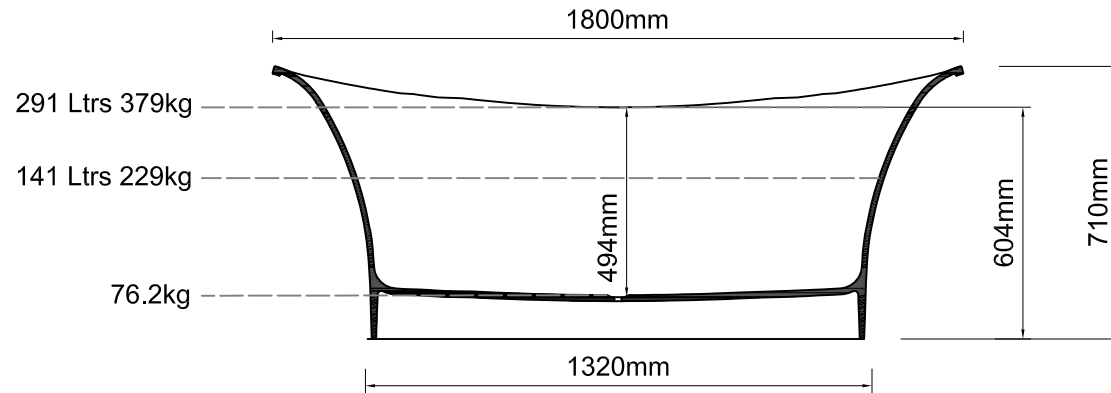

### Important

All dimensions listed are nominal. Being cast products they are subject to a size variance of +/- 3% tolerances.

Bath weight: 76.2 kilos (approx)

Dimensions  
L 1800 x 800W x H 459

0	28/01/14	Drawing created		CADS	CADS
REV	DATE	DESCRIPTION		DRAWN	CHECKED

DRAWING TITLE					
Aegean 1800 bath					
SCALE	PAPER SIZE	DATE	DRAWN	CHECKED	
1:20	A4	28/01/14	CADS	CADS	
DRAWING No			REVISION		
AEG-NT-018-01			- 0		

Inspired by nature

DR Ashton & Bentley 2008-2014