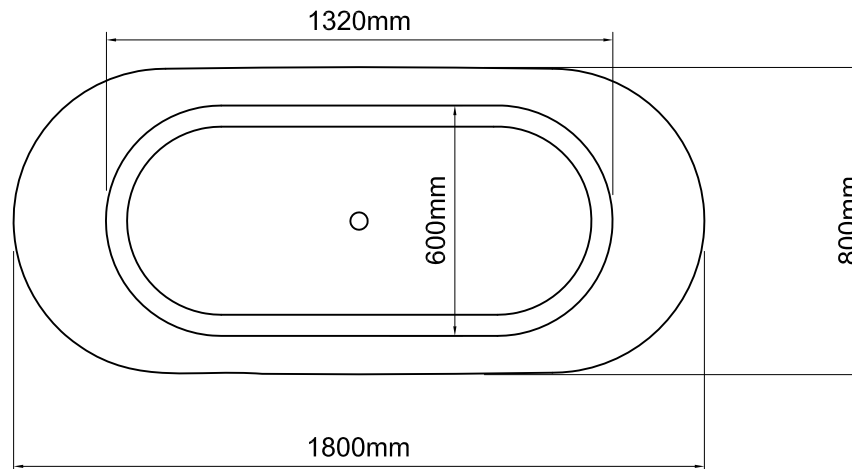

### Important

All dimensions listed are nominal. Being cast products they are subject to a size variance of +/- 3% tolerances.

Bath weight: 76.2 kilos (approx)

Dimensions  
L 1800 x 800W x H 459

0	28/01/14	Drawing created		CADS	CADS
REV	DATE	DESCRIPTION		DRAWN	CHECKED

DRAWING TITLE					
Aegean 1800 bath					
SCALE	PAPER SIZE	DATE	DRAWN	CHECKED	
1:20	A4	28/01/14	CADS	CADS	
DRAWING No			REVISION		
AEG-NT-018-01			- 0		

Inspired by nature

DR Ashton & Bentley 2008-2014