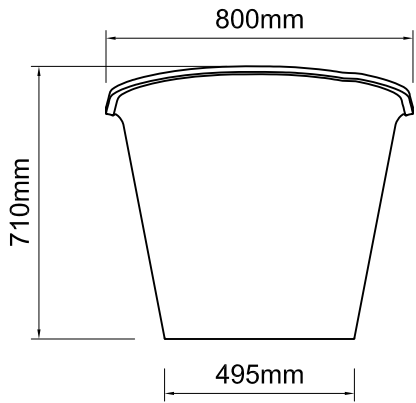

### Important

All dimensions listed are nominal. Being cast products they are subject to a size variance of +/- 3% tolerances.

Bath weight: 76.2 kilos (approx)

Dimensions  
L 1800 x 800W x H 459

0	28/01/14	Drawing created		CADS	CADS
REV	DATE	DESCRIPTION		DRAWN	CHECKED

DRAWING TITLE					
Aegean 1800 bath					
SCALE	PAPER SIZE	DATE	DRAWN	CHECKED	
1:20	A4	28/01/14	CADS	CADS	
DRAWING No			REVISION		
AEG-NT-018-01			- 0		

Inspired by nature

DR Ashton & Bentley 2008-2014