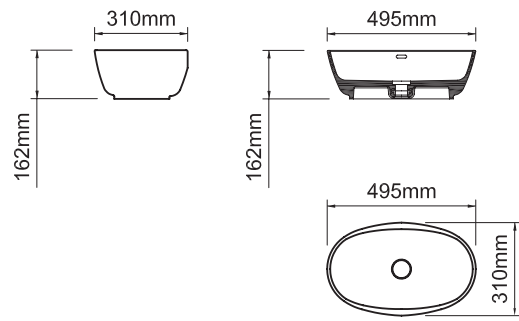

HAND BASINS

495 free standing
L495 x W310 x H162

900 free standing
L900 x W360 x H162

495 bespoke rim
L1300 x W500 x H162

900 bespoke rim
L1500 x W500 x H162