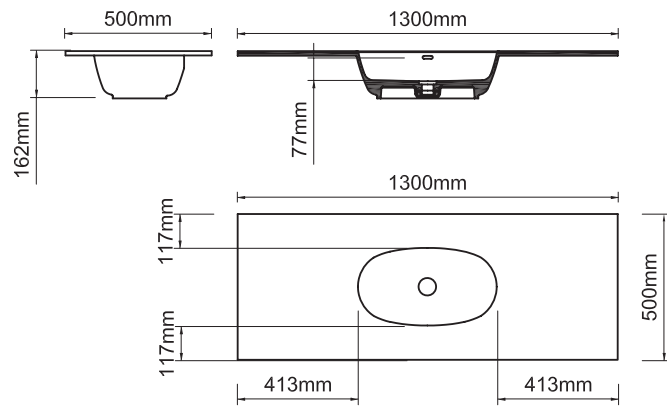

HAND BASINS

495 free standing
L495 x W310 x H162

900 free standing
L900 x W360 x H162

495 bespoke rim
L1300 x W500 x H162

900 bespoke rim
L1500 x W500 x H162