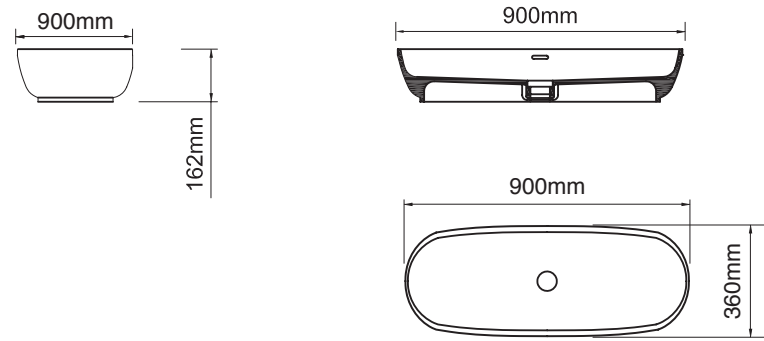

HAND BASINS

495 free standing
L495 x W310 x H162

900 free standing
L900 x W360 x H162

495 bespoke rim
L1300 x W500 x H162

900 bespoke rim
L1500 x W500 x H162