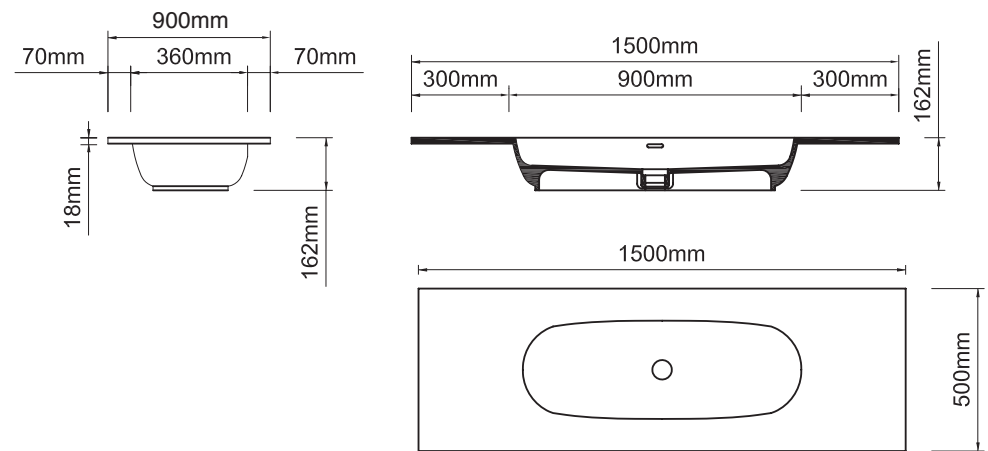

HAND BASINS

495 free standing
L495 x W310 x H162

900 free standing
L900 x W360 x H162

495 bespoke rim
L1300 x W500 x H162

900 bespoke rim
L1500 x W500 x H162